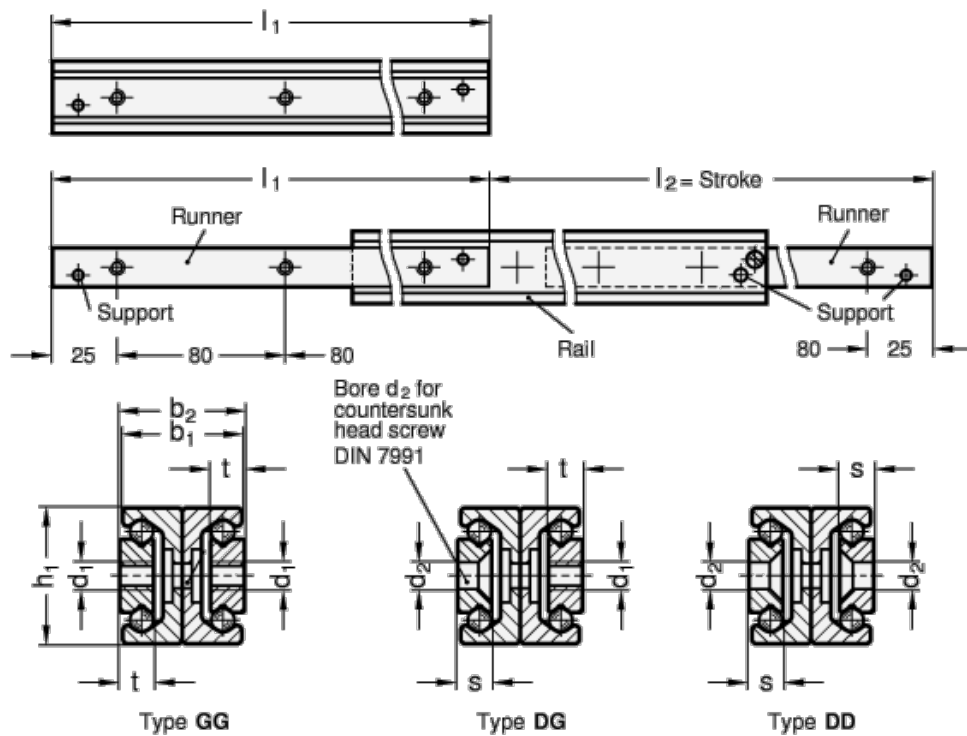

Article number: 20240835370DG

Description: E+G Telescope-Liאר motion bearings GN 2408-35-370-DG

Measures

$b_1 = 33$
 $b_2 = 34$
 $d_1 = M6$
 $d_2 = 6.5$
 $h_1 = 35$
 $L_1 = 370 - 406$
 $s = 3.5$
 $t =$

Weight in (g) = 2260